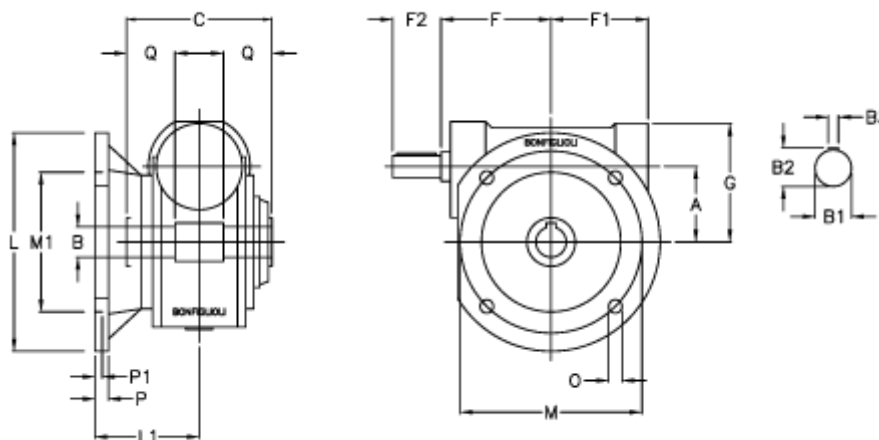

Article number: 3901130007500

Description: Worm gear with solid input shaft
VF 130FC-7-HS

Measures

a	= 130.0	F1 = 154	P = 20
B	= 45	F2 = 60	P1 = 12
B1	= 30	g = 195	Q = 52.5
B2	= 33	L = 320	
B3	= 8	L1 = 137.5	
C	= 165	m = 255	
Description	= VF 130FC-xx-HS	M1 = 180	
F	= 160.0	O = 16	